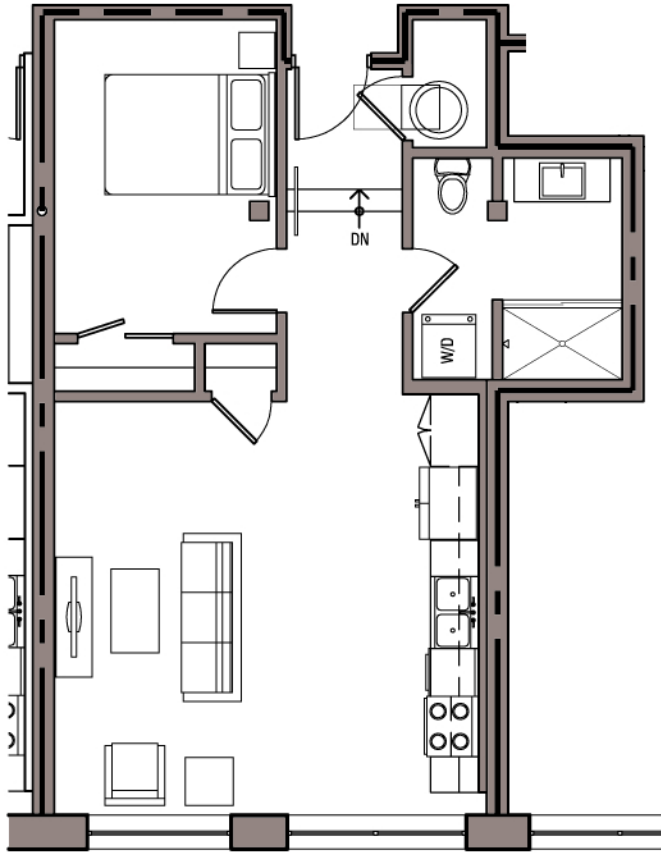

LOFTS

AT ROCKY MOUNT MILLS

TYPE R APARTMENT

1 BEDROOM | 1 BATH
682 SQ FT

FEATURES

HISTORIC BUILDING

- Exposed Brick
- Historic Beams & Columns
- Expansive Windows
- Hardwood Floors

MODERN AMENITIES

- Granite Countertops
- Stainless Steel Appliances
- Washer | Dryer in Unit
- Ceramic Tiled Showers

*Water and Electricity included

SECOND FLOOR

PHONE NUMBER | 252.969.0909

**ROCKY
MOUNT**
-MILLS-

EMAIL | LEASING@ROCKYMOUNTMILLS.COM