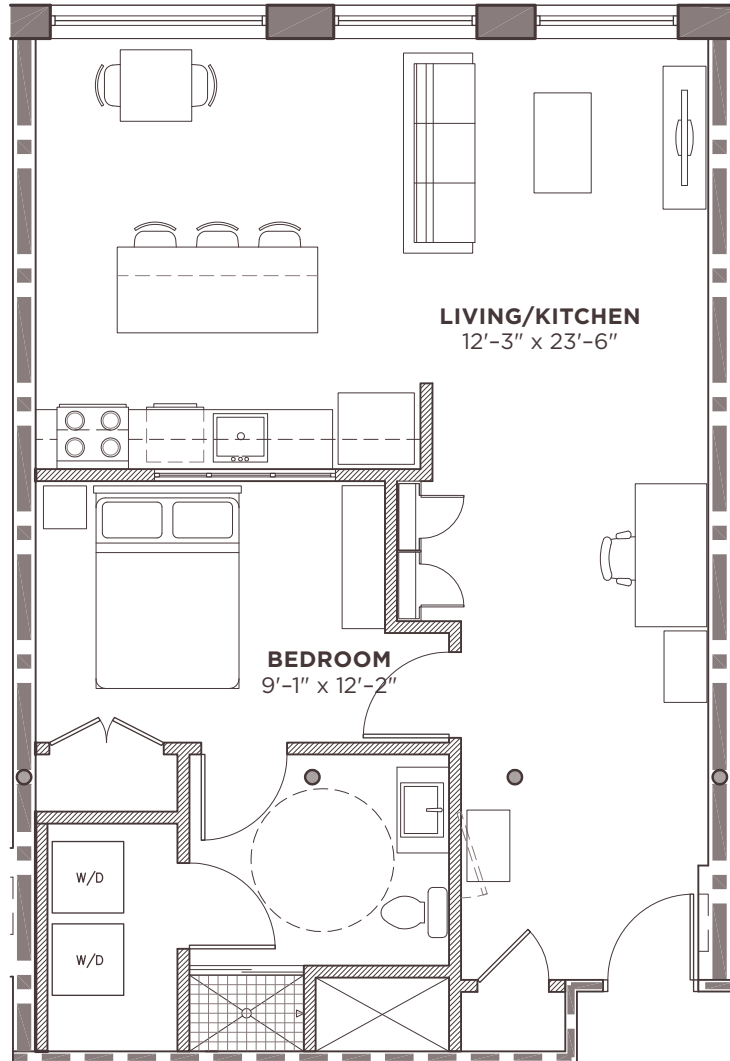

# LOFTS

AT ROCKY MOUNT MILLS

## TYPE H APARTMENT

1 BED | 1 BATH

816 SQ FT

#### HISTORIC BUILDING

- Exposed Brick
- Historic Beams & Columns
- Hardwood Floors
- Vaulted Ceilings
- Expansive Windows