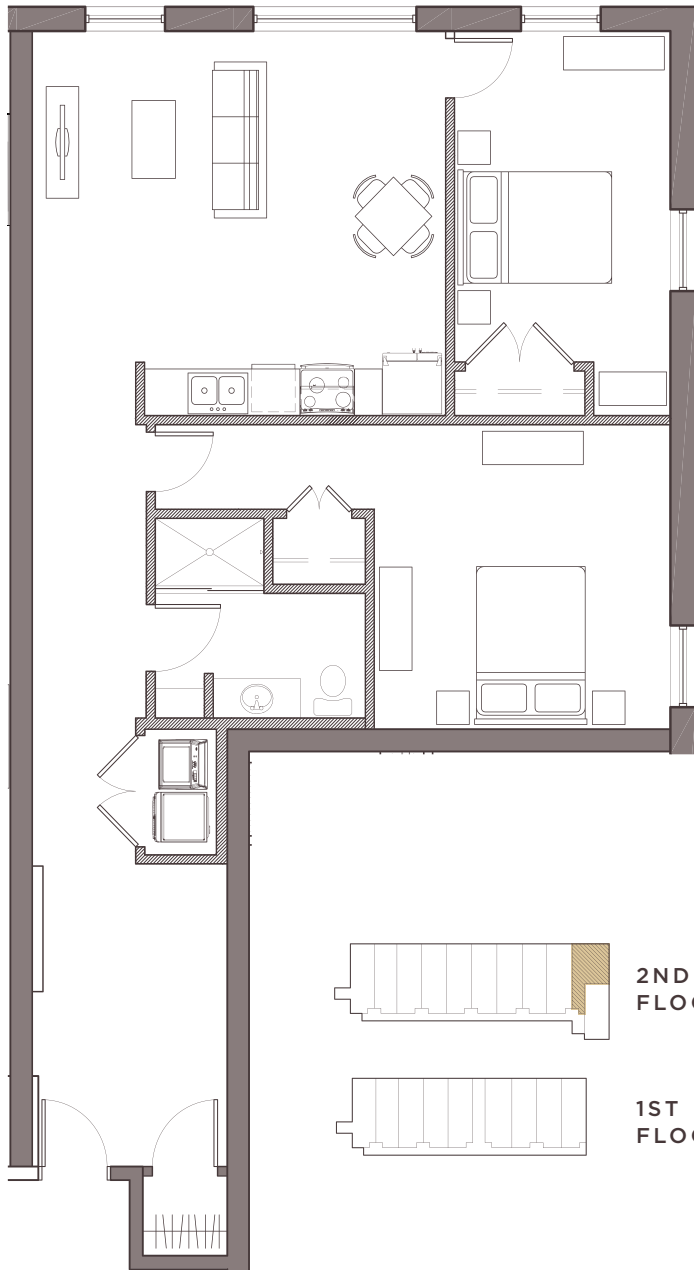

LOFTS

AT ROCKY MOUNT MILLS

TYPE N APARTMENT

2 BED | 1 BATH
1,110 SQ FT

FEATURES

HISTORIC BUILDING

- Exposed Brick
- Historic Beams & Columns
- Hardwood Floors
- Vaulted Ceilings
- Expansive Windows

MODERN AMENITIES